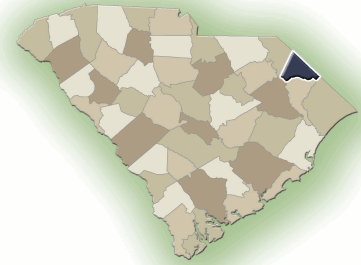

**Commuting
Patterns**

Dillon County

2008

County Seat: Dillon

Website: www.dilloncounty.org

Where People Who Live in Dillon County Work

48.80%	Dillon County	South Carolina
11.60%	Florence County	South Carolina
7.70%	Marion County	South Carolina
5.00%	Richland County	South Carolina
4.00%	Marlboro County	South Carolina
3.50%	Horry County	South Carolina
2.50%	Lexington County	South Carolina
1.80%	Charleston County	South Carolina
1.80%	Greenville County	South Carolina
1.60%	Darlington County	South Carolina
11.60%	All Other Counties	

**Commuting
Patterns
2008**

Dillon County

Where People who Work in Dillon County Live

58.30%	Dillon County	South Carolina
7.70%	Marion County	South Carolina
4.90%	ROBESON COUNTY	North Carolina
4.70%	Florence County	South Carolina
3.90%	Marlboro County	South Carolina
2.80%	Horry County	South Carolina
1.80%	Darlington County	South Carolina
1.30%	Spartanburg County	South Carolina
1.20%	Richland County	South Carolina
0.80%	York County	South Carolina
12.40%	All Other Counties	