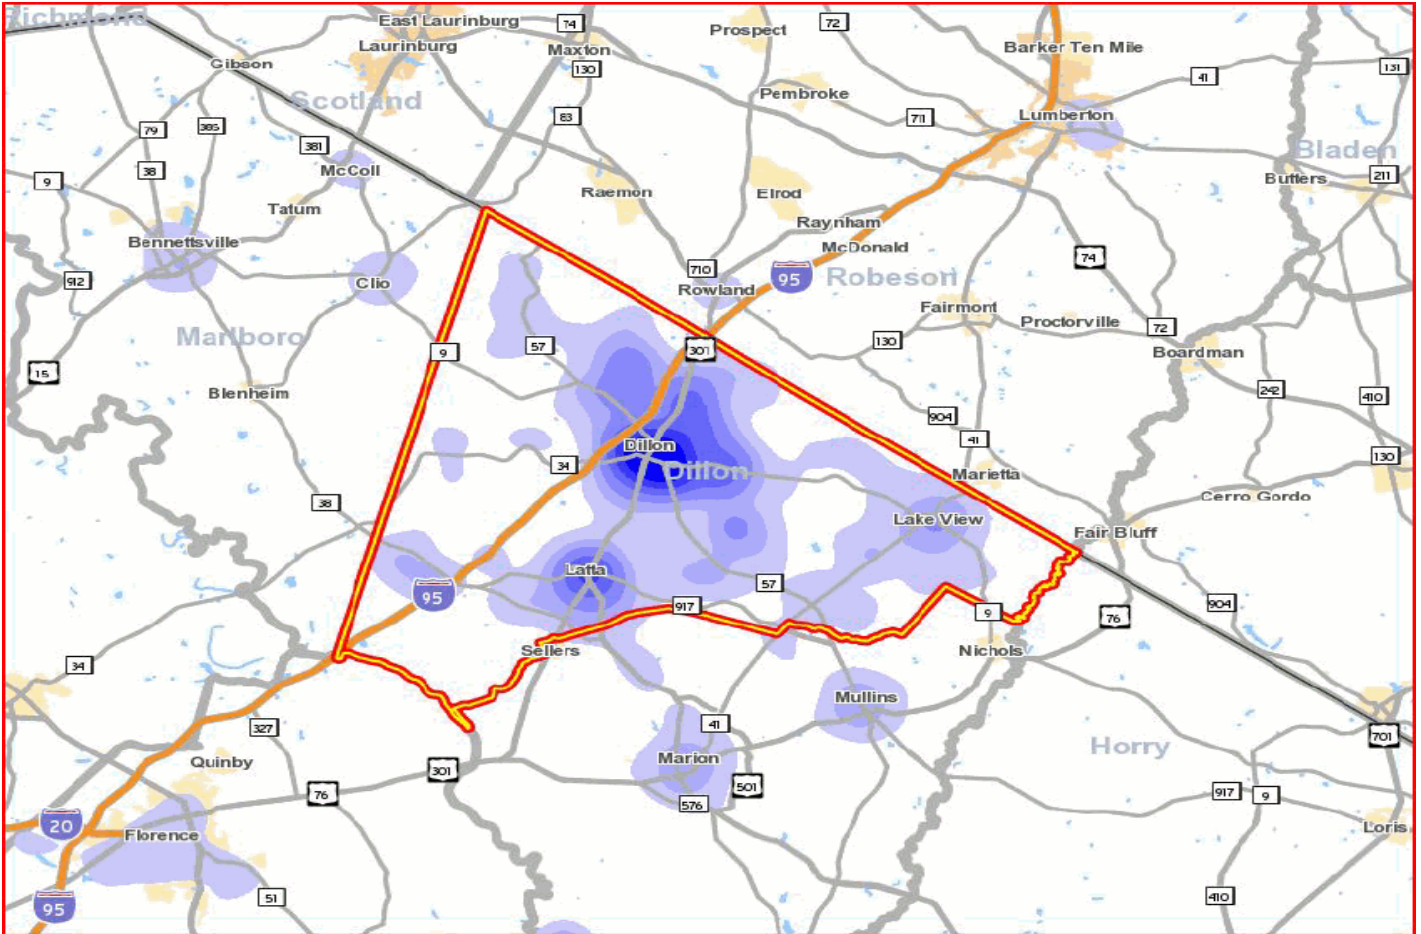

**Commuting
Patterns
2008**

Dillon County

Where People who Work in Dillon County Live

58.30%	Dillon County	South Carolina
7.70%	Marion County	South Carolina
4.90%	ROBESON COUNTY	North Carolina
4.70%	Florence County	South Carolina
3.90%	Marlboro County	South Carolina
2.80%	Horry County	South Carolina
1.80%	Darlington County	South Carolina
1.30%	Spartanburg County	South Carolina
1.20%	Richland County	South Carolina
0.80%	York County	South Carolina
12.40%	All Other Counties	

Source: U.S. Census Bureau (Local Employment Dynamics)