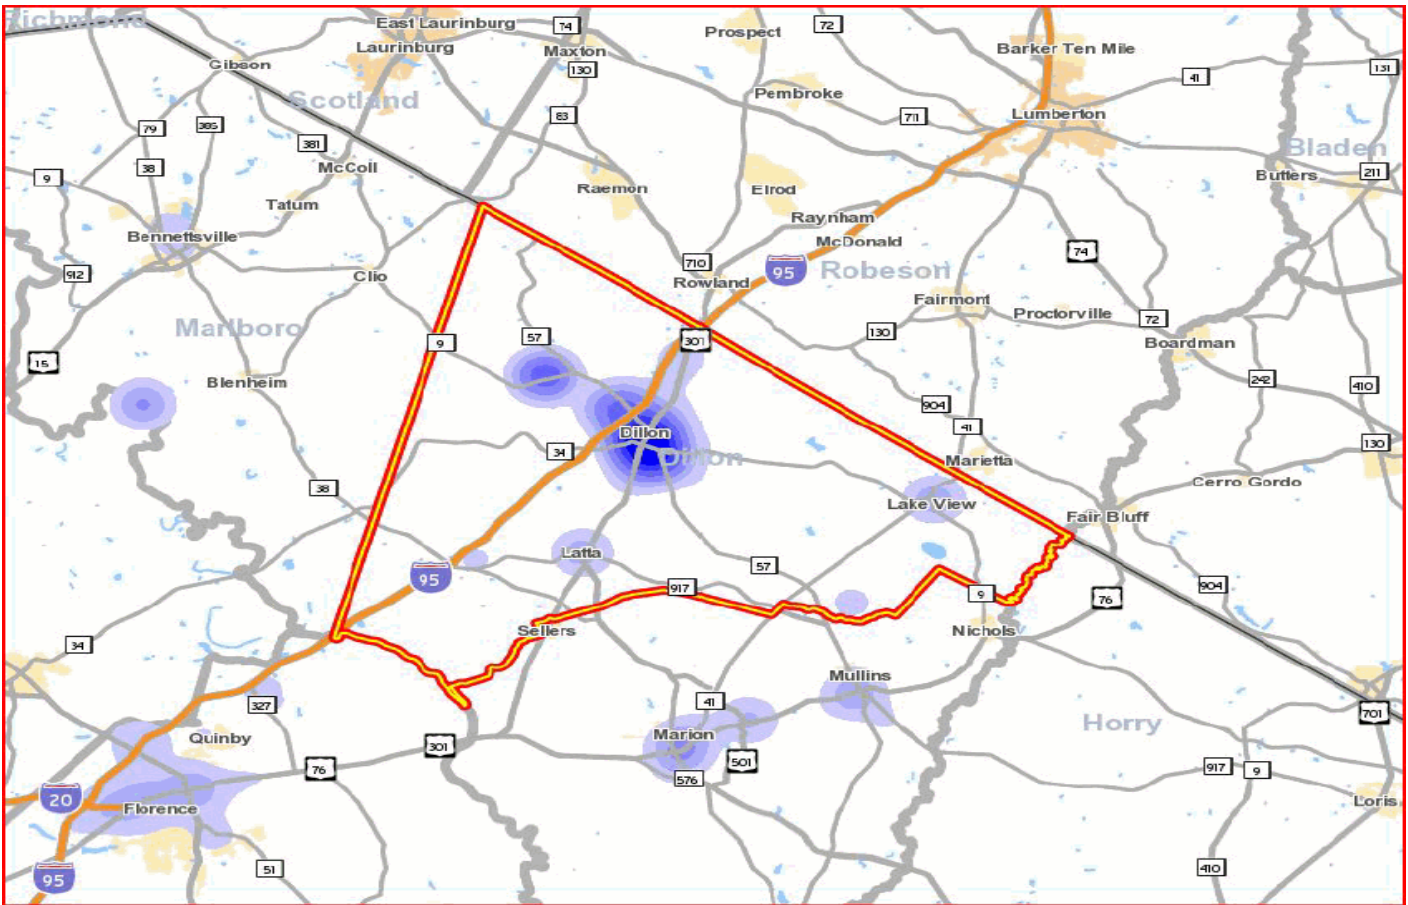

**Commuting
Patterns**

Dillon County

2008

County Seat: Dillon

Website: www.dilloncounty.org

Where People Who Live in Dillon County Work

48.80%	Dillon County	South Carolina
11.60%	Florence County	South Carolina
7.70%	Marion County	South Carolina
5.00%	Richland County	South Carolina
4.00%	Marlboro County	South Carolina
3.50%	Horry County	South Carolina
2.50%	Lexington County	South Carolina
1.80%	Charleston County	South Carolina
1.80%	Greenville County	South Carolina
1.60%	Darlington County	South Carolina
11.60%	All Other Counties	

**Commuting
Patterns
2008**

Dillon County

Where People who Work in Dillon County Live

58.30%	Dillon County	South Carolina
7.70%	Marion County	South Carolina
4.90%	ROBESON COUNTY	North Carolina
4.70%	Florence County	South Carolina
3.90%	Marlboro County	South Carolina
2.80%	Horry County	South Carolina
1.80%	Darlington County	South Carolina
1.30%	Spartanburg County	South Carolina
1.20%	Richland County	South Carolina
0.80%	York County	South Carolina
12.40%	All Other Counties	